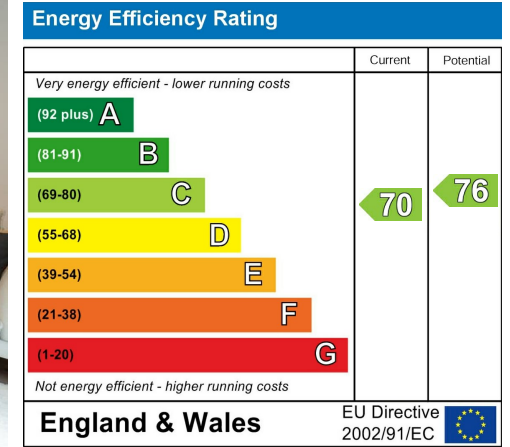

Benefits include high end fixtures and fittings throughout, 10 Year new build warranty, a rear enclosed garden, and a driveway providing off road parking.

OFFERED WITH NO VENDOR CHAIN.

EPC Chart

Tenure: **Freehold** Council Tax Band: **New Build**